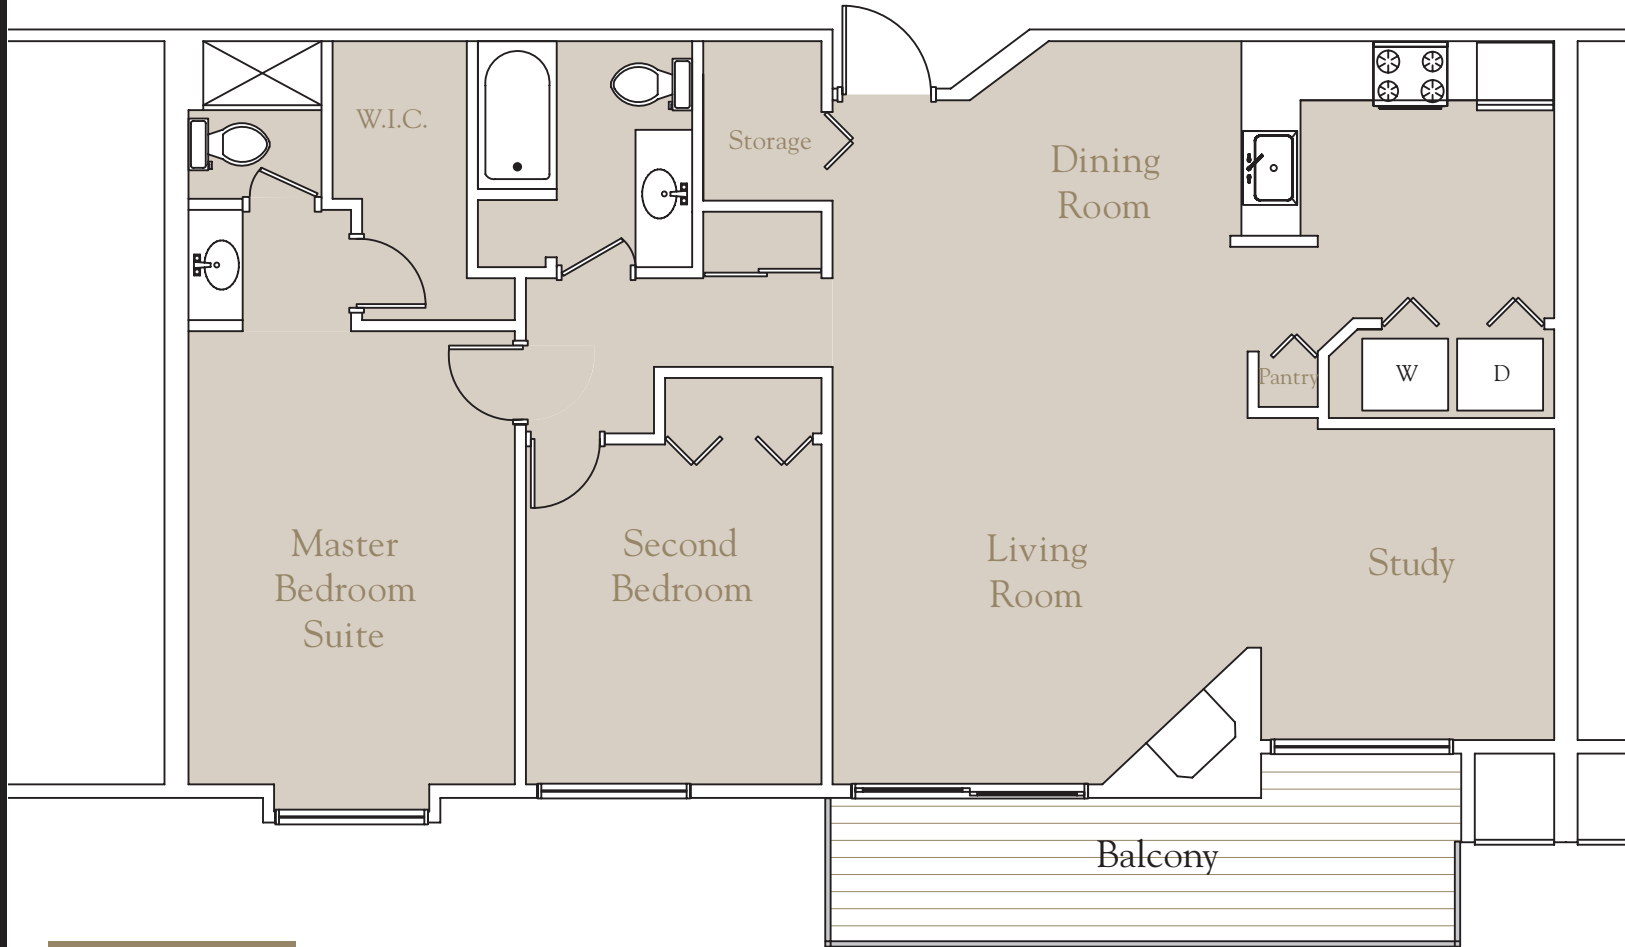

Carlisle

LIST OF FEATURES

- Elevator access
 - Elegant lobby and corridors
 - Secure entry
 - Balcony
 - Wood-burning fireplace
 - Entry door treatments with wall sconce
 - Master suite with walk-in closet
 - Abundant storage
 - In-home laundry
 - Spacious open floor plan
 - Window coverings
 - Fresh paint throughout
 - New carpet/vinyl flooring
 - Individual heating/cooling system
 - Cathedral ceilings
 - New entry door hardware
 - Ceramic baths
 - Smoke detectors
 - Dishwasher and garbage disposal
 - Microwave
- Many optional items available. Master bath and closet layouts may vary.