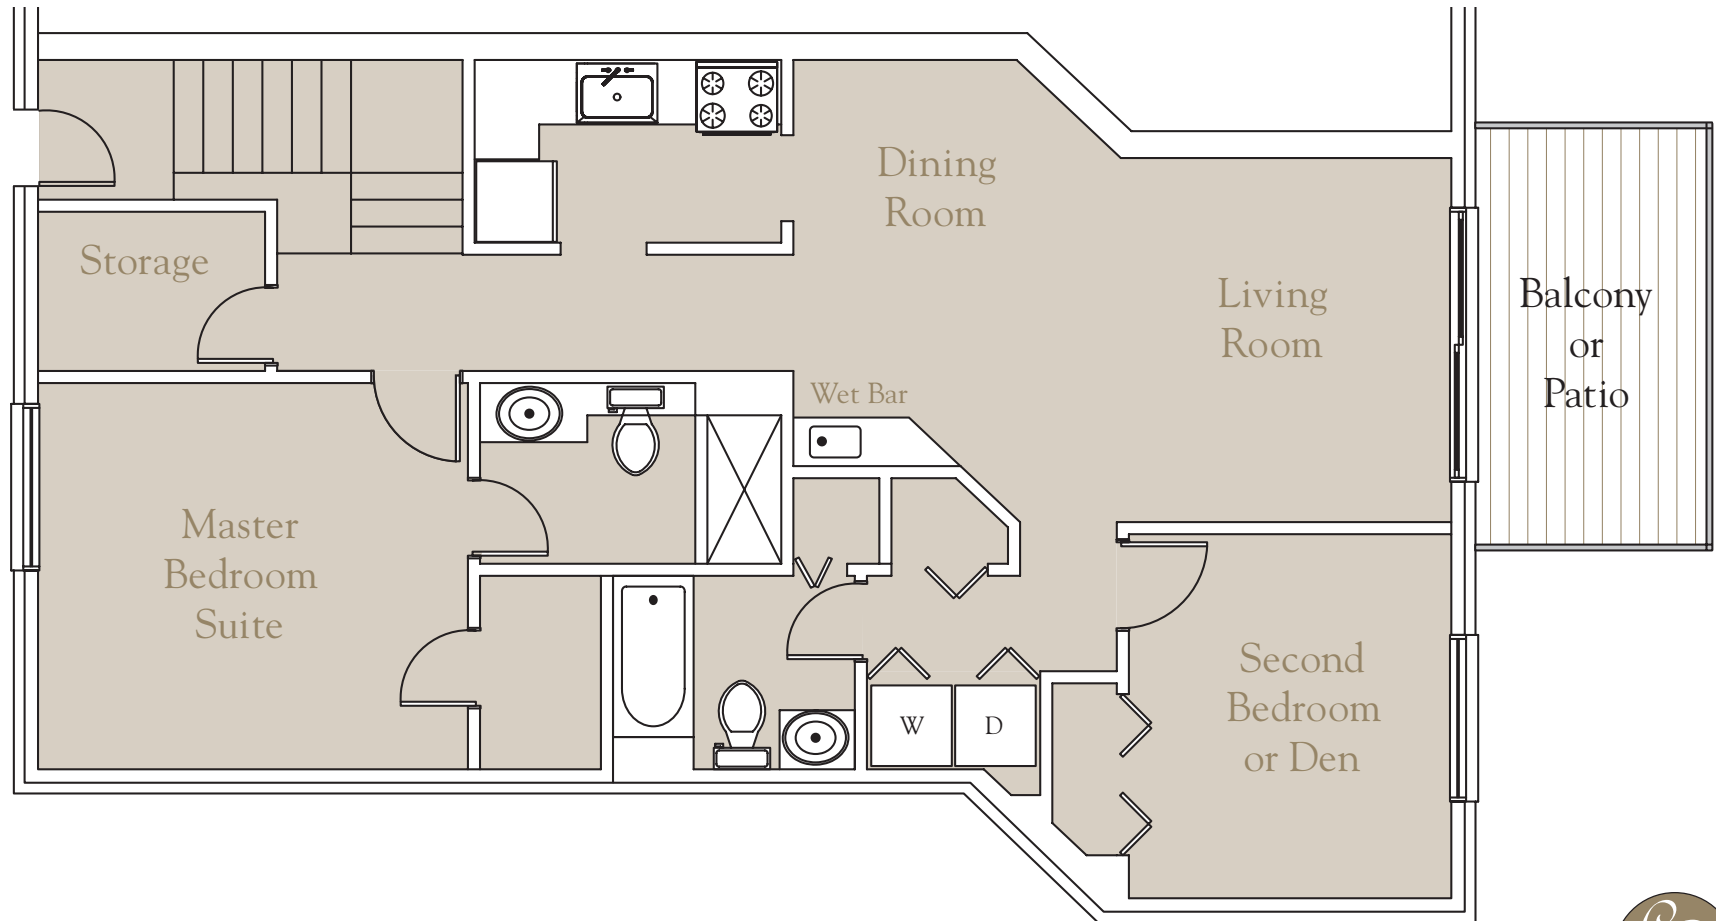

Blaine

LIST OF FEATURES

- Private entrance
- Balcony or patio
- Master suite with walk-in closet
- Abundant storage
- In-home laundry
- Spacious open floor plan
- Window coverings
- Fresh paint throughout
- New carpet/vinyl flooring
- Individual heating/cooling system
- New entry door hardware
- Ceramic baths
- Smoke detectors
- Dishwasher and garbage disposal
- Microwave
- Many optional items available.